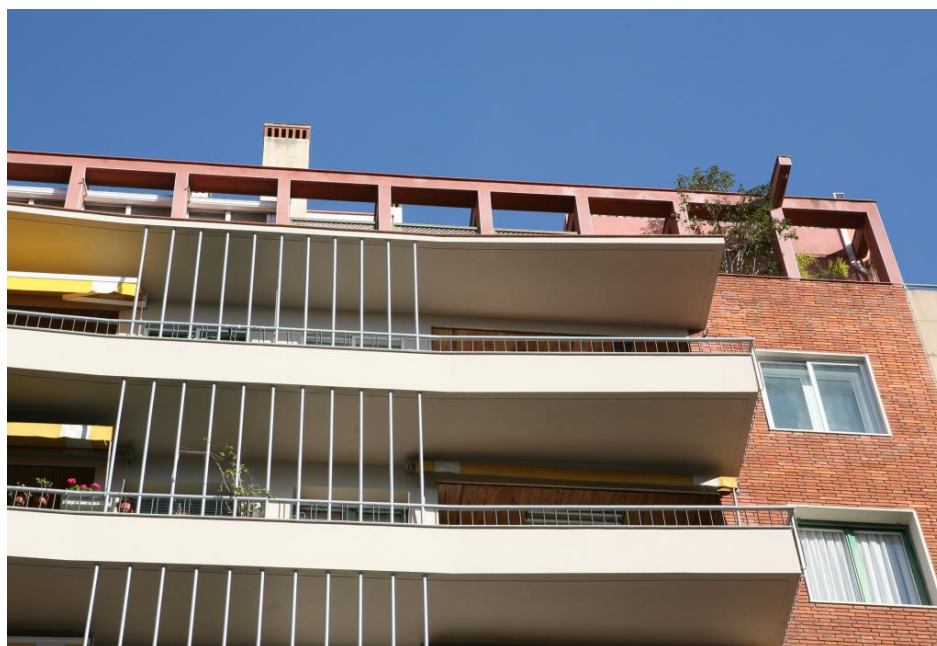

Apartment in Barcelona-Galvany

► Permanent link to this reference in our Website <https://www.brickbarcelona.es/en/apartment/torent/barcelona-galvany-c-balmes-264-60-4a-ag2328_001168-09>