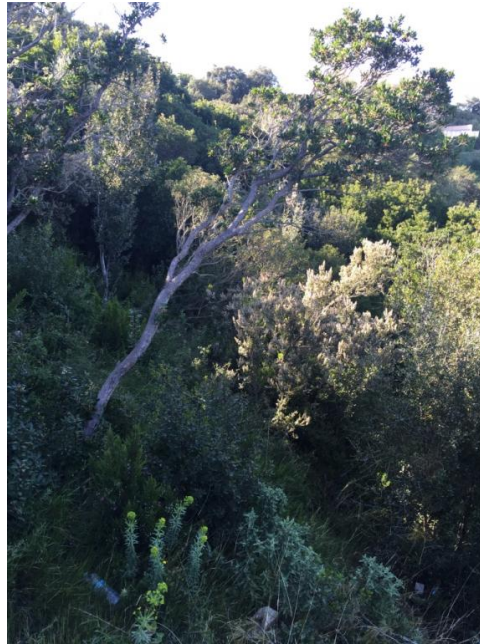

Plot in Sa Riera

PLOT WITH SEA VIEWS NEAR THE BEACH OF SA RIERA

This is a building plot near the beach of Sa Riera and Begur. It is oriented to the east and it offers impressive sea views. It is placed at the foot of the mountain surrounded by trees.

25% of the plot can be built, which means around 266,43 sqm. It has already all the urbanisation services.

The buildable house can be 7 meters high, namely a ground floor plus a first floor.

Reference	BB0006S
Type	Plot
City	Sa Riera
District	Not available
Address	C/ Bany de la Sultana
Size	1.032,34m2
Status	
Price	280.000€
Price/m2	271,23€
Cold monthly rent	0,00€
Cold annual rent	0,00€
Yield	0,00%
Factor	0,00
Created in	March 2015
Emission class	Being processed
Energy certificate	Being processed

Orientation

- East

► Permanent link to this reference in our Website <https://www.brickbarcelona.es/en/plot/tobuy/sariera-c-bany-de-la-sultana-bb0006s>

Plot in Sa Riera

► Permanent link to this reference in our Website <https://www.brickbarcelona.es/en/plot/tobuy/sariera-c-bany-de-la-sultana-bb0006s>