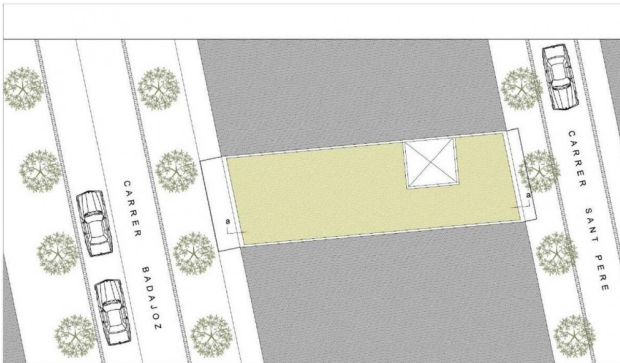

Plot in Hospitalet de Llobregat

► Permanent link to this reference in our Website <https://www.brickbarcelona.es/en/plot/tobuy/hospitaletdelllobregat-bb0442s>