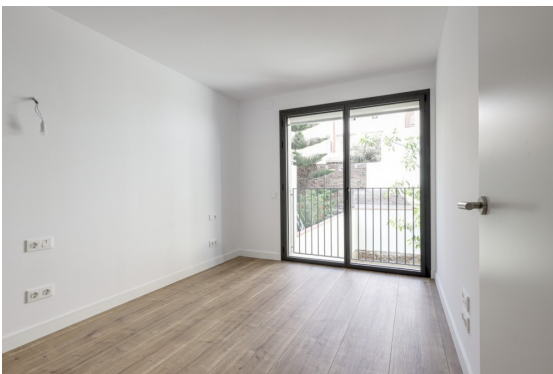

Apartment in Barcelona-El Guinardó

► Permanent link to this reference in our Website <https://www.brickbarcelona.es/en/apartment/tobuy/barcelona-elguinardo-bb1442a>